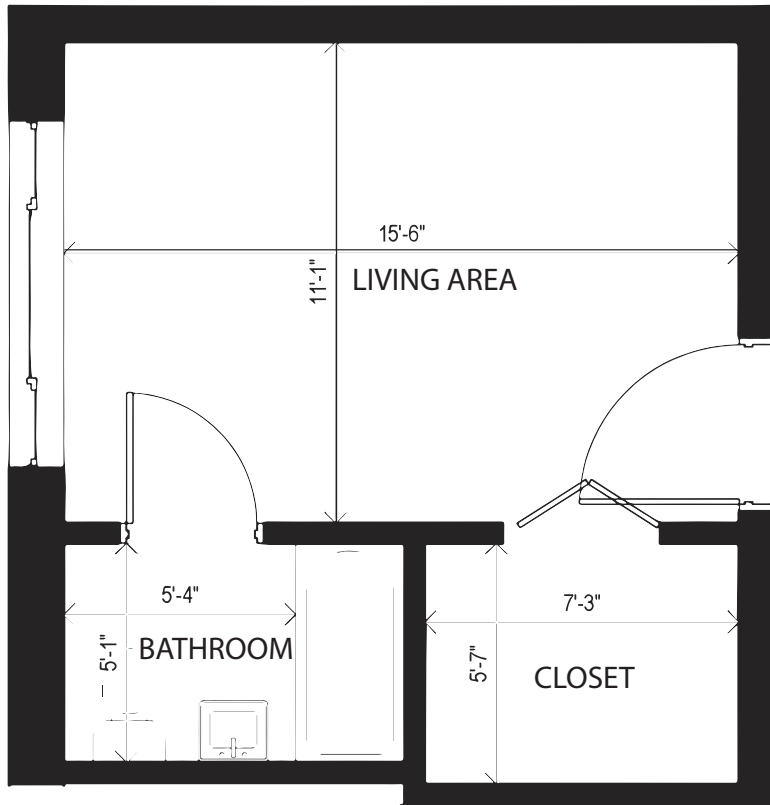

ST. ELIZABETH'S ROOM STYLES

Perry Lutheran Homes King's Gardens Campus

PRIVATE - 258 sq. ft.

Private - 258 sq. ft.

- Spacious Private Room
- In-Room Shower
- Large Closet
- Large, Picture Window with Courtyard or Playground view
- Comes furnished with bed, nightstand, and chair

SEMI-PRIVATE - 272 sq. ft.

Semi-Private - 272 sq. ft.

- Spacious Shared Room
- Access to First-Floor Shower Room
- Shared Closet Space
- Large, Picture Window with Courtyard or Playground view
- Comes furnished with bed, nightstand, and chair