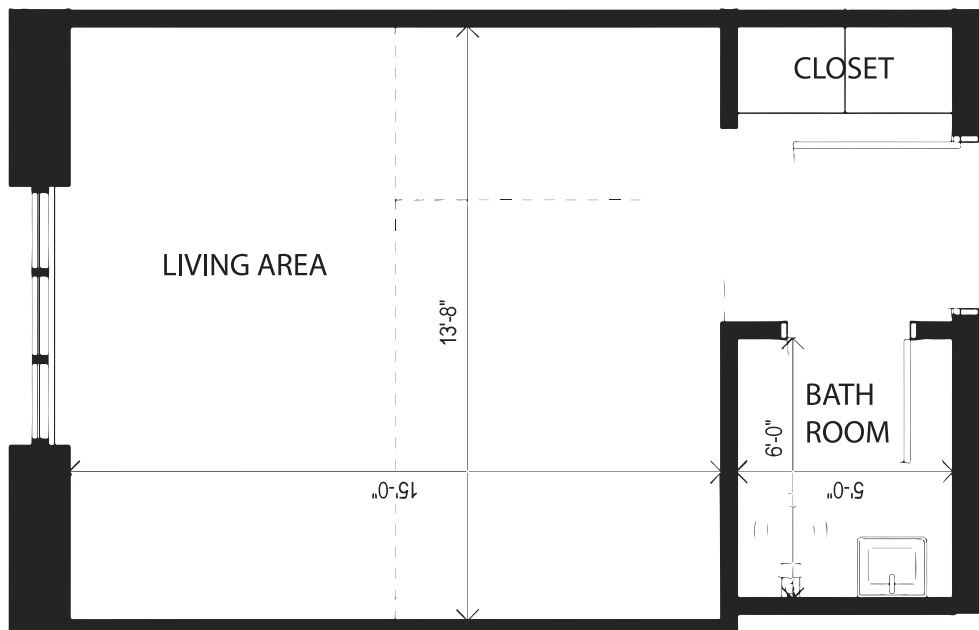

ST. ELIZABETH'S ROOM STYLES

Perry Lutheran Homes King's Gardens Campus

PRIVATE - 258 sq. ft.

Private - 258 sq. ft.

- Spacious Private Room
- In-Room Shower
- Large Closet
- Large, Picture Window with Courtyard or Playground view
- Comes furnished with bed, nightstand, and chair

SEMI-PRIVATE - 272 sq. ft.

Semi-Private - 272 sq. ft.

- Spacious Shared Room
- Access to First-Floor Shower Room
- Shared Closet Space
- Large, Picture Window with Courtyard or Playground view
- Comes furnished with bed, nightstand, and chair