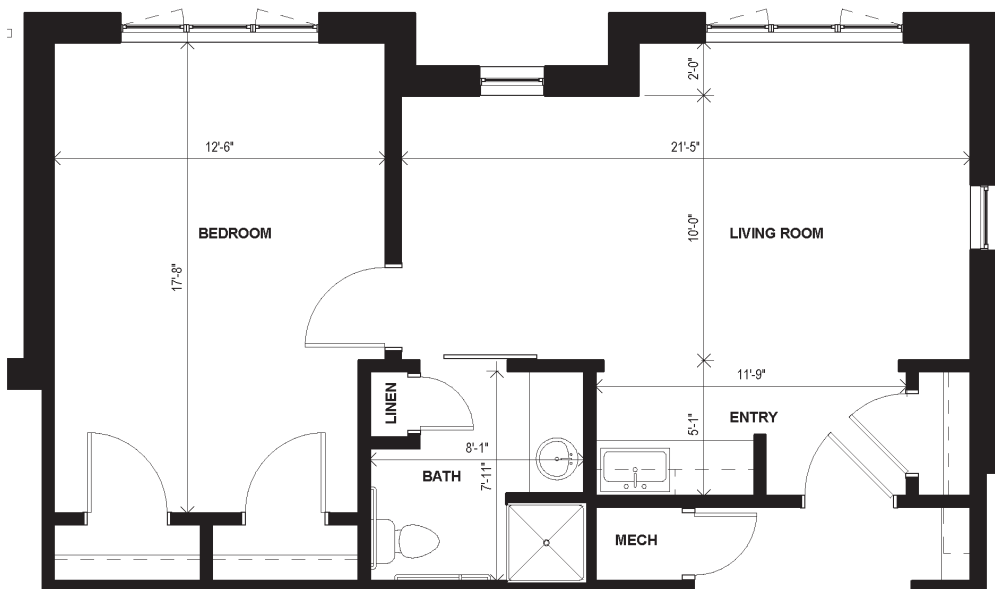

## BERGAMOT - Studio - 321 sq. ft.

### Bergamot - 321 sq. ft.

- Studio apartment with large, private bathroom
- Kitchenette with dorm refrigerator & microwave
- Access to full kitchen and washer & dryer
- 3 meals/day and weekly housekeeping included
- Utilities, Wi-Fi and cable included

## PRIMROSE - 1 Bedroom - 633 sq. ft.

### Primrose - 633 sq. ft.

- One bedroom apartment with large, private bathroom
- Kitchenette with dorm refrigerator & microwave
- Access to full kitchen and washer & dryer
- 3 meals/day and weekly housekeeping included
- Utilities, Wi-Fi and cable included