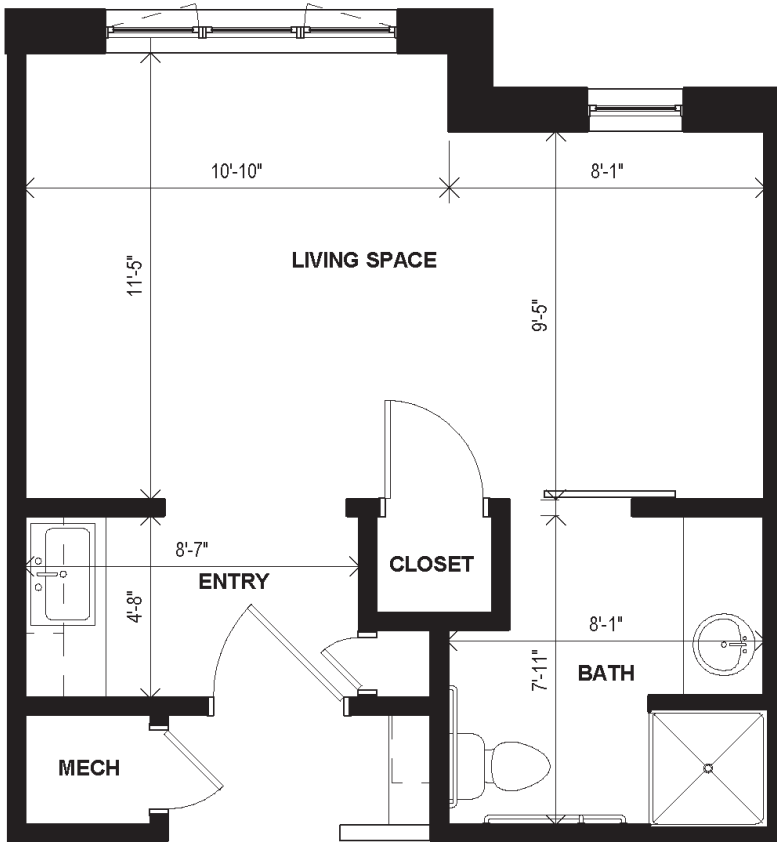

## BERGAMOT - Studio - 321 sq. ft.

### Bergamot - 321 sq. ft.

- Studio apartment with large, private bathroom
- Kitchenette with dorm refrigerator & microwave
- Access to full kitchen and washer & dryer
- 3 meals/day and weekly housekeeping included
- Utilities, Wi-Fi and cable included

## PRIMROSE - 1 Bedroom - 633 sq. ft.

### Primrose - 633 sq. ft.

- One bedroom apartment with large, private bathroom
- Kitchenette with dorm refrigerator & microwave
- Access to full kitchen and washer & dryer
- 3 meals/day and weekly housekeeping included
- Utilities, Wi-Fi and cable included