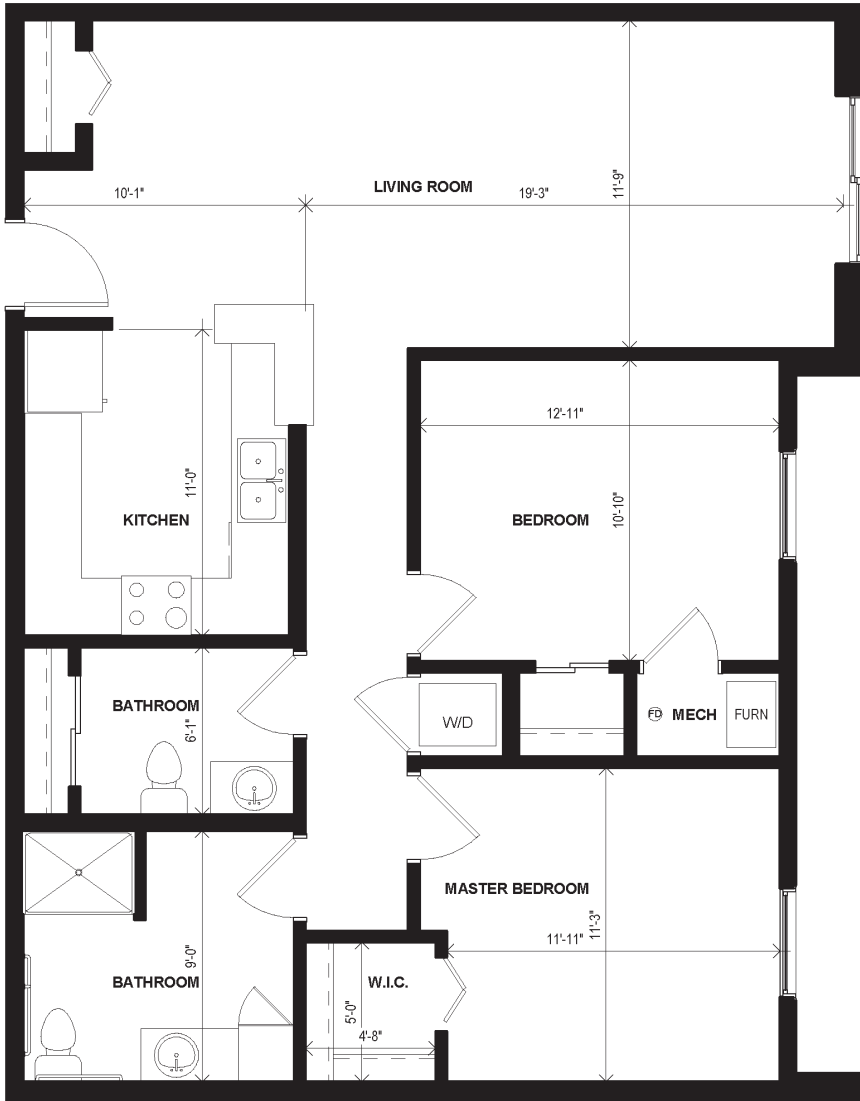

## GOLDENROD - 2 Bedroom - 1055 - 1106 sq. ft.

### Independent Living Apartment

- Spacious 2 bedroom 2 bathroom floorplans with walk-in shower
- Full kitchen with stove, refrigerator, dishwasher and microwave
- Sliding door to private patio with secured main entrance
- Washer and dryer included
- Wi-Fi and cable included
- Attached garage w/ storage - 437 sq. ft.