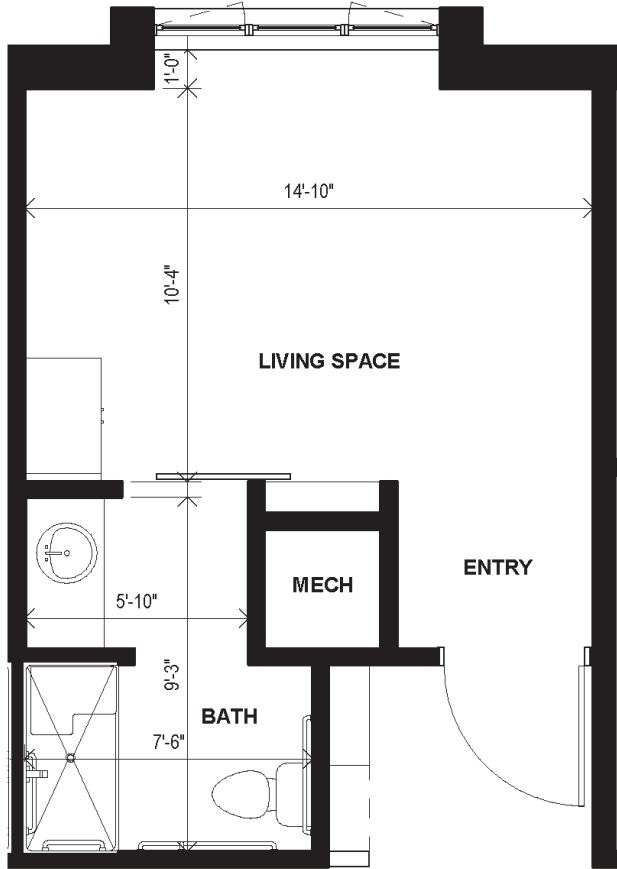

EDEN ACRES ROOM STYLES

Perry Lutheran Homes Eden Acres Campus

PRIVATE SUITE - 265 sq. ft.

Private Suite

- Spacious studio layout
- En suite bathroom with shower
- Mounted flat screen TV w/ cable
- Complimentary Wi-Fi
- Accessible outdoor spaces include patios and walking paths
- Common living areas
- Secure building access
- Emergency call system

COMPANION SUITE - 492 sq. ft.

Companion Suite

- Flexible two room layout can be used as living area and one bedroom for couple, or two bedroom for companion living
- Private bathroom with shower
- Mounted flat screen TV w/ cable
- Complimentary Wi-Fi
- Accessible outdoor spaces include patios and walking paths
- Common living areas
- Secure building access
- Emergency call system