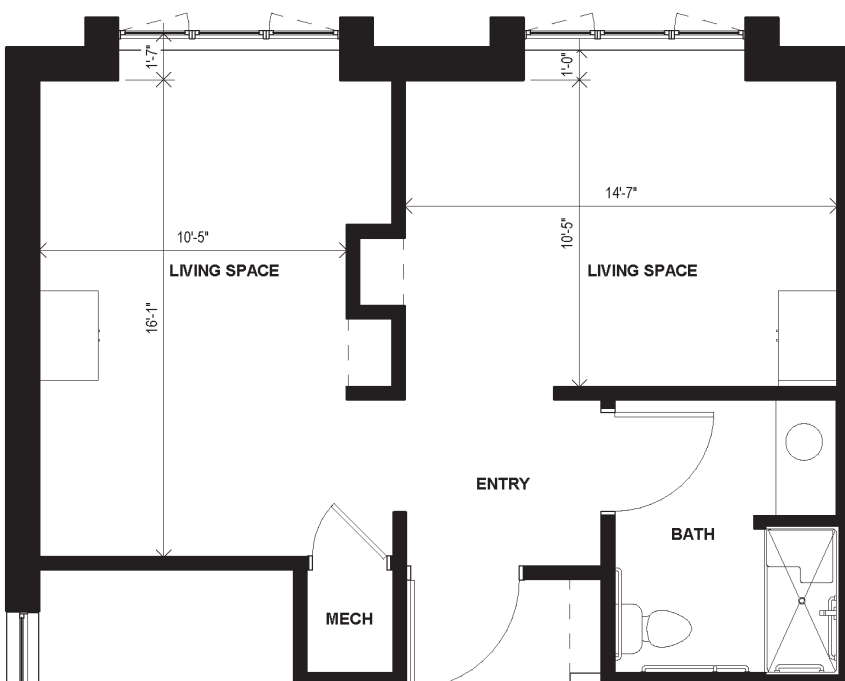

EDEN ACRES ROOM STYLES

Perry Lutheran Homes Eden Acres Campus

PRIVATE SUITE - 265 sq. ft.

Private Suite

- Spacious studio layout
- En suite bathroom with shower
- Mounted flat screen TV w/ cable
- Complimentary Wi-Fi
- Accessible outdoor spaces include patios and walking paths
- Common living areas
- Secure building access
- Emergency call system

COMPANION SUITE - 492 sq. ft.

Companion Suite

- Flexible two room layout can be used as living area and one bedroom for couple, or two bedroom for companion living
- Private bathroom with shower
- Mounted flat screen TV w/ cable
- Complimentary Wi-Fi
- Accessible outdoor spaces include patios and walking paths
- Common living areas
- Secure building access
- Emergency call system